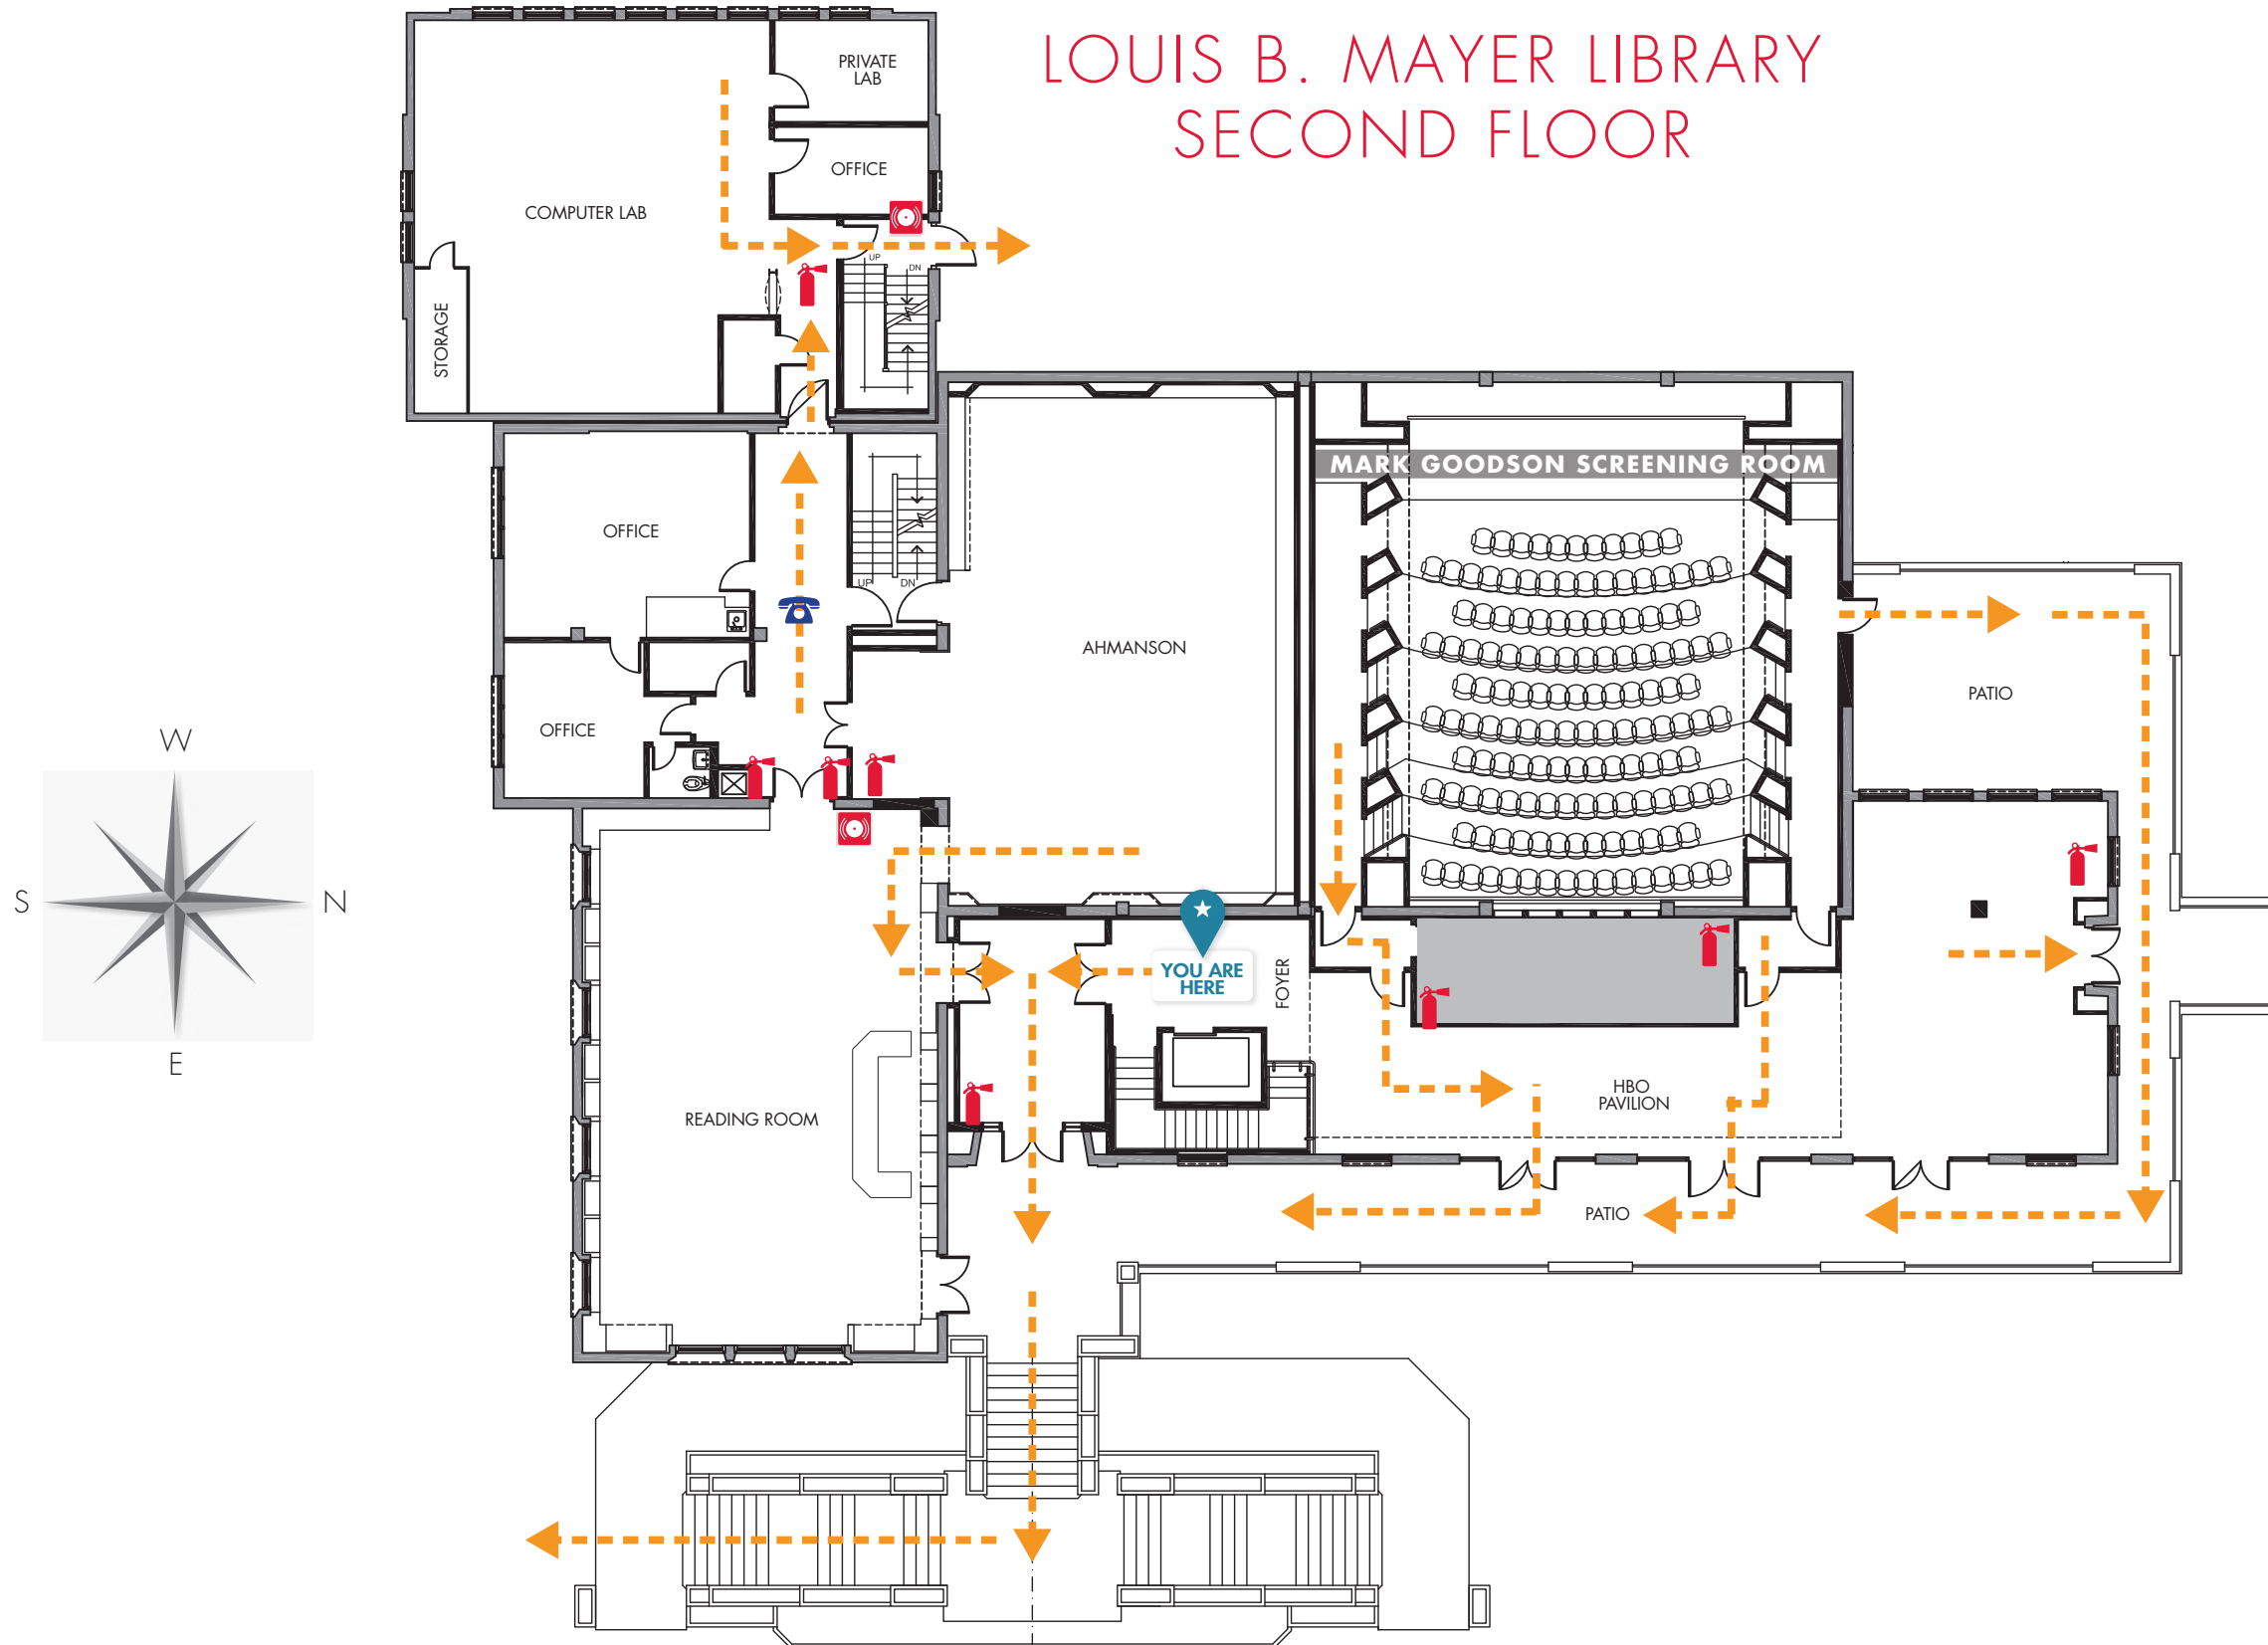

AFI CAMPUS EVACUATION MAP

LOUIS B. MAYER LIBRARY FIRST FLOOR

LEGEND

-  EMERGENCY PHONE
-  EVACUATION ROUTE
-  FIRE EXTINGUISHER
-  FIRST AID

TO CONTACT SECURITY
IN AN EMERGENCY
USE THE EMERGENCY
PHONE ON THIS FLOOR
OR DIAL 323.467.6456
FOR ASSISTANCE

AFI CAMPUS EVACUATION MAP

LOUIS B. MAYER LIBRARY SECOND FLOOR

LEGEND	
	EMERGENCY PHONE
	EVACUATION ROUTE
	FIRE ALARM
	FIRE EXTINGUISHER

TO CONTACT SECURITY
IN AN EMERGENCY
USE THE EMERGENCY
PHONE ON THIS FLOOR
OR DIAL 323.467.6456
FOR ASSISTANCE

AFI CAMPUS EVACUATION MAP

LOUIS B. MAYER LIBRARY THIRD FLOOR

LEGEND

EVACUATION
ROUTE

FIRE
EXTINGUISHER

TO CONTACT SECURITY
IN AN EMERGENCY
DIAL 323.467.6456
FOR ASSISTANCE