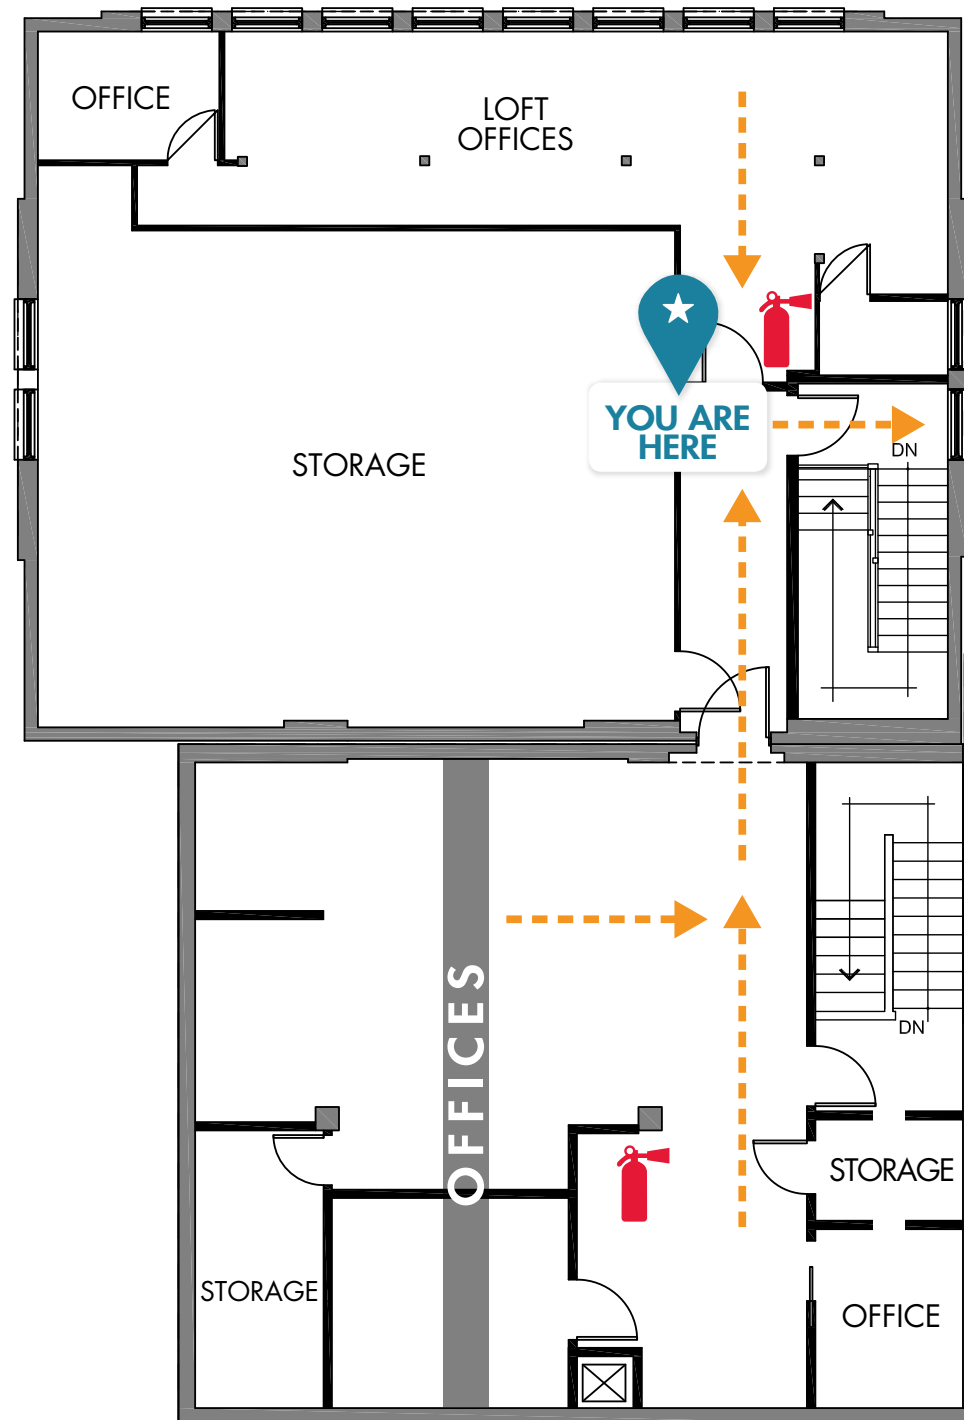

AFI CAMPUS EVACUATION MAP

LOUIS B. MAYER LIBRARY FIRST FLOOR

LEGEND

-  EMERGENCY PHONE
-  EVACUATION ROUTE
-  FIRE EXTINGUISHER
-  FIRST AID

TO CONTACT SECURITY
IN AN EMERGENCY
USE THE EMERGENCY
PHONE ON THIS FLOOR
OR DIAL 323.467.6456
FOR ASSISTANCE

AFI CAMPUS EVACUATION MAP

LOUIS B. MAYER LIBRARY SECOND FLOOR

LEGEND	
	EMERGENCY PHONE
	EVACUATION ROUTE
	FIRE ALARM
	FIRE EXTINGUISHER

TO CONTACT SECURITY
IN AN EMERGENCY
USE THE EMERGENCY
PHONE ON THIS FLOOR
OR DIAL 323.467.6456
FOR ASSISTANCE

AFI CAMPUS EVACUATION MAP

LOUIS B. MAYER LIBRARY THIRD FLOOR

LEGEND

EVACUATION
ROUTE

FIRE
EXTINGUISHER

TO CONTACT SECURITY
IN AN EMERGENCY
DIAL 323.467.6456
FOR ASSISTANCE