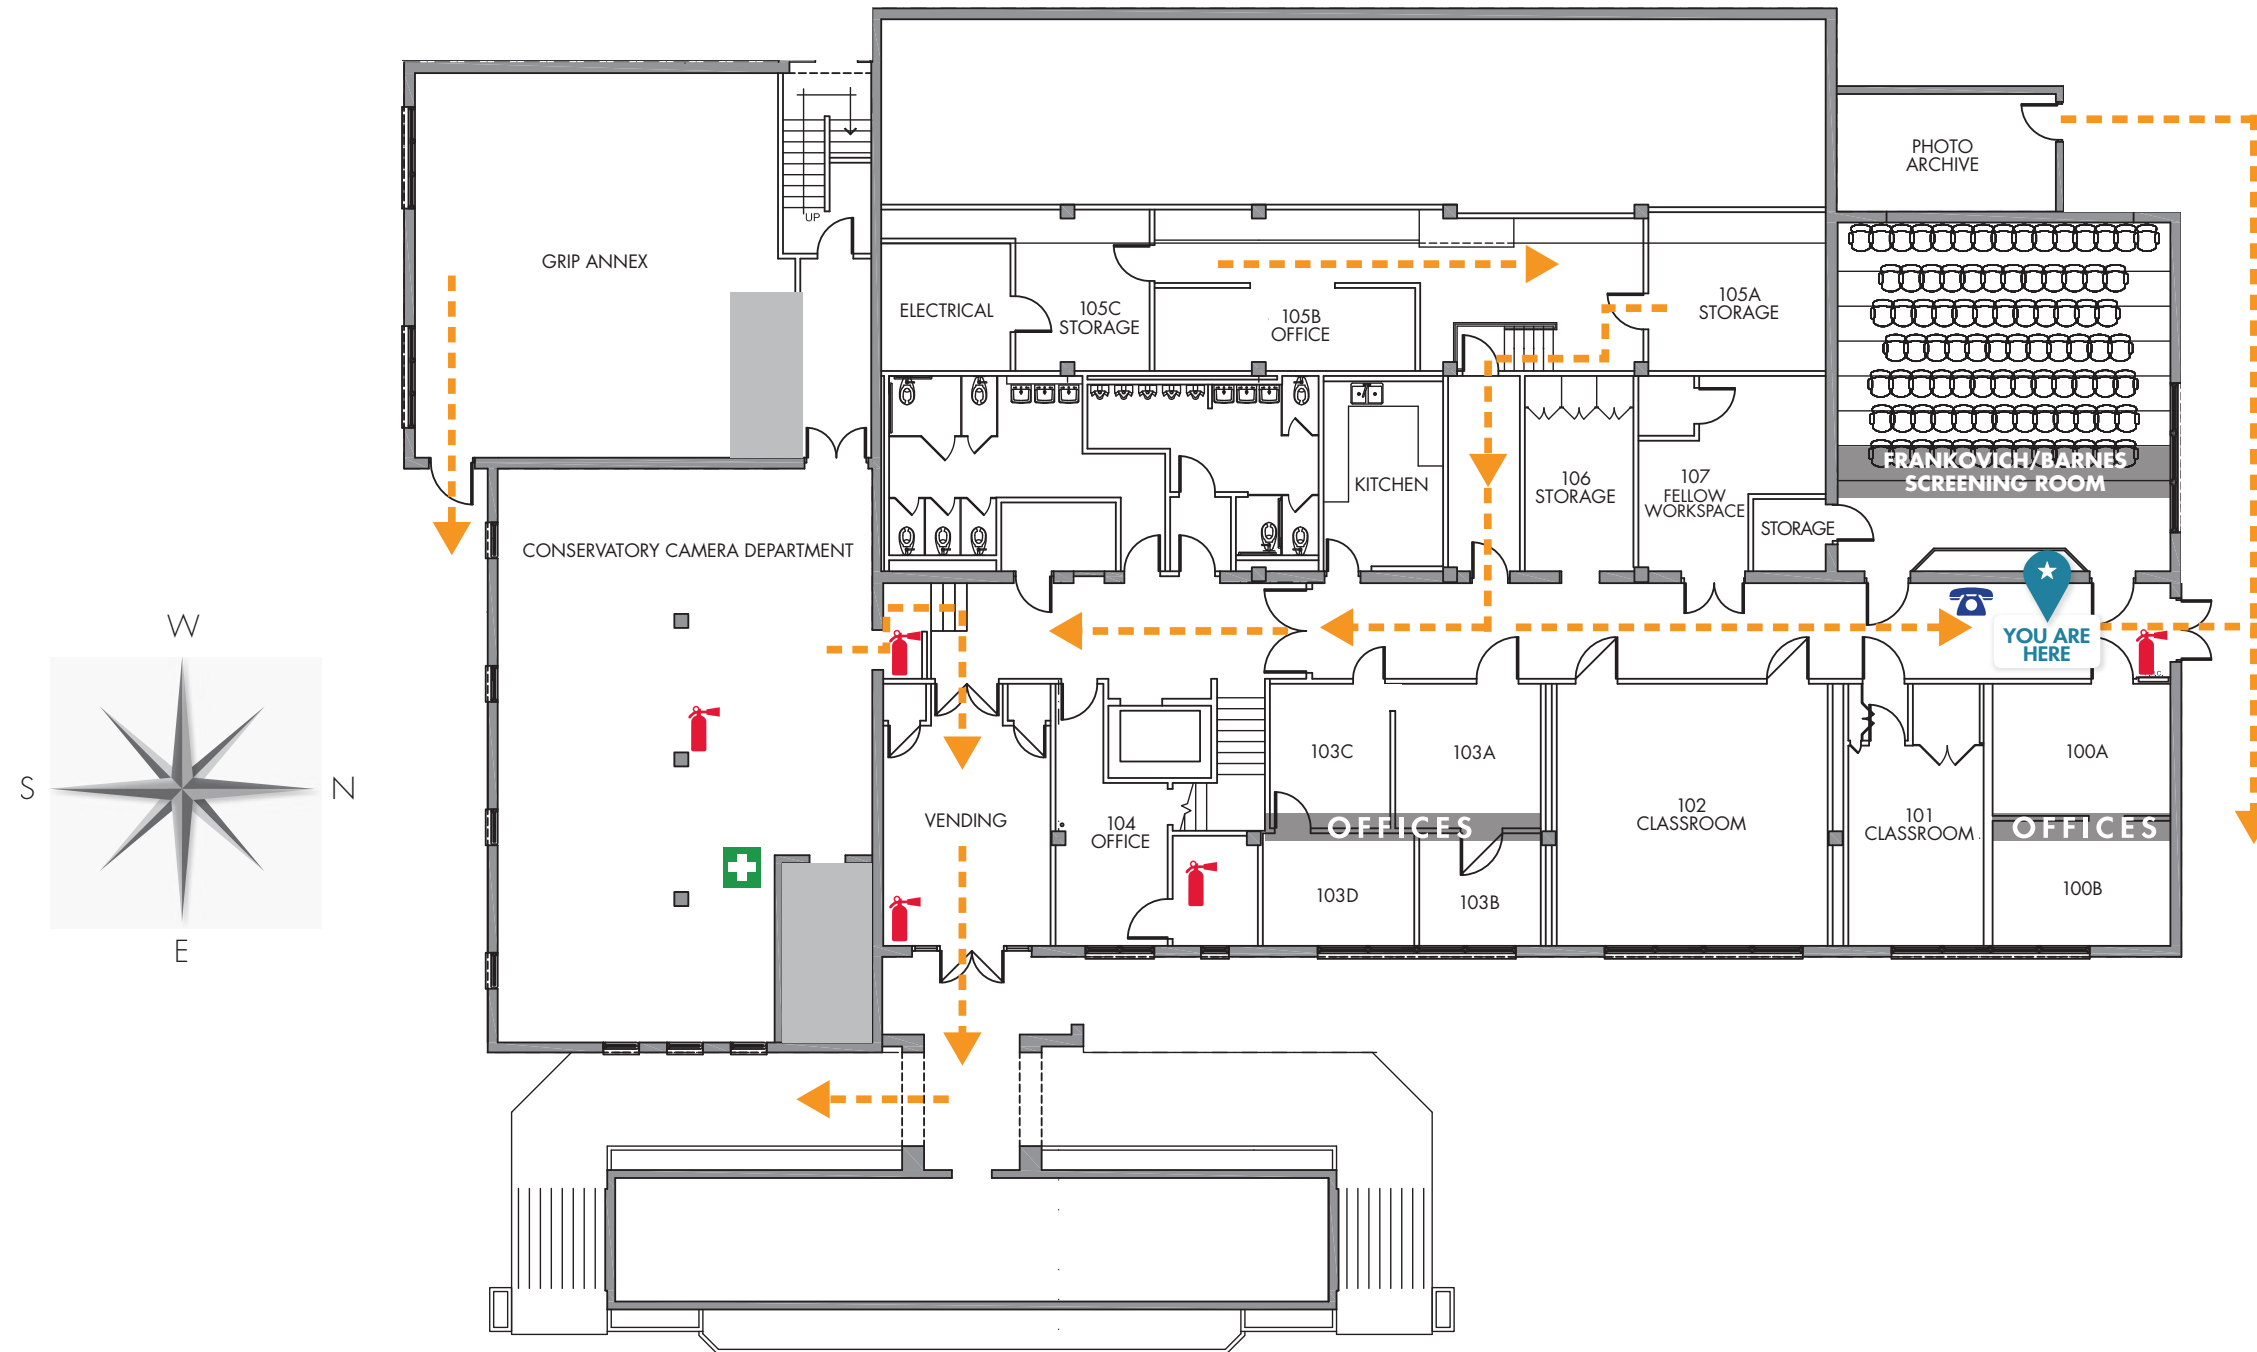

AFI CAMPUS EVACUATION MAP

LOUIS B. MAYER LIBRARY FIRST FLOOR

LEGEND

-  EMERGENCY PHONE
-  EVACUATION ROUTE
-  FIRE EXTINGUISHER
-  FIRST AID

TO CONTACT SECURITY
IN AN EMERGENCY
USE THE EMERGENCY
PHONE ON THIS FLOOR
OR DIAL 323.467.6456
FOR ASSISTANCE